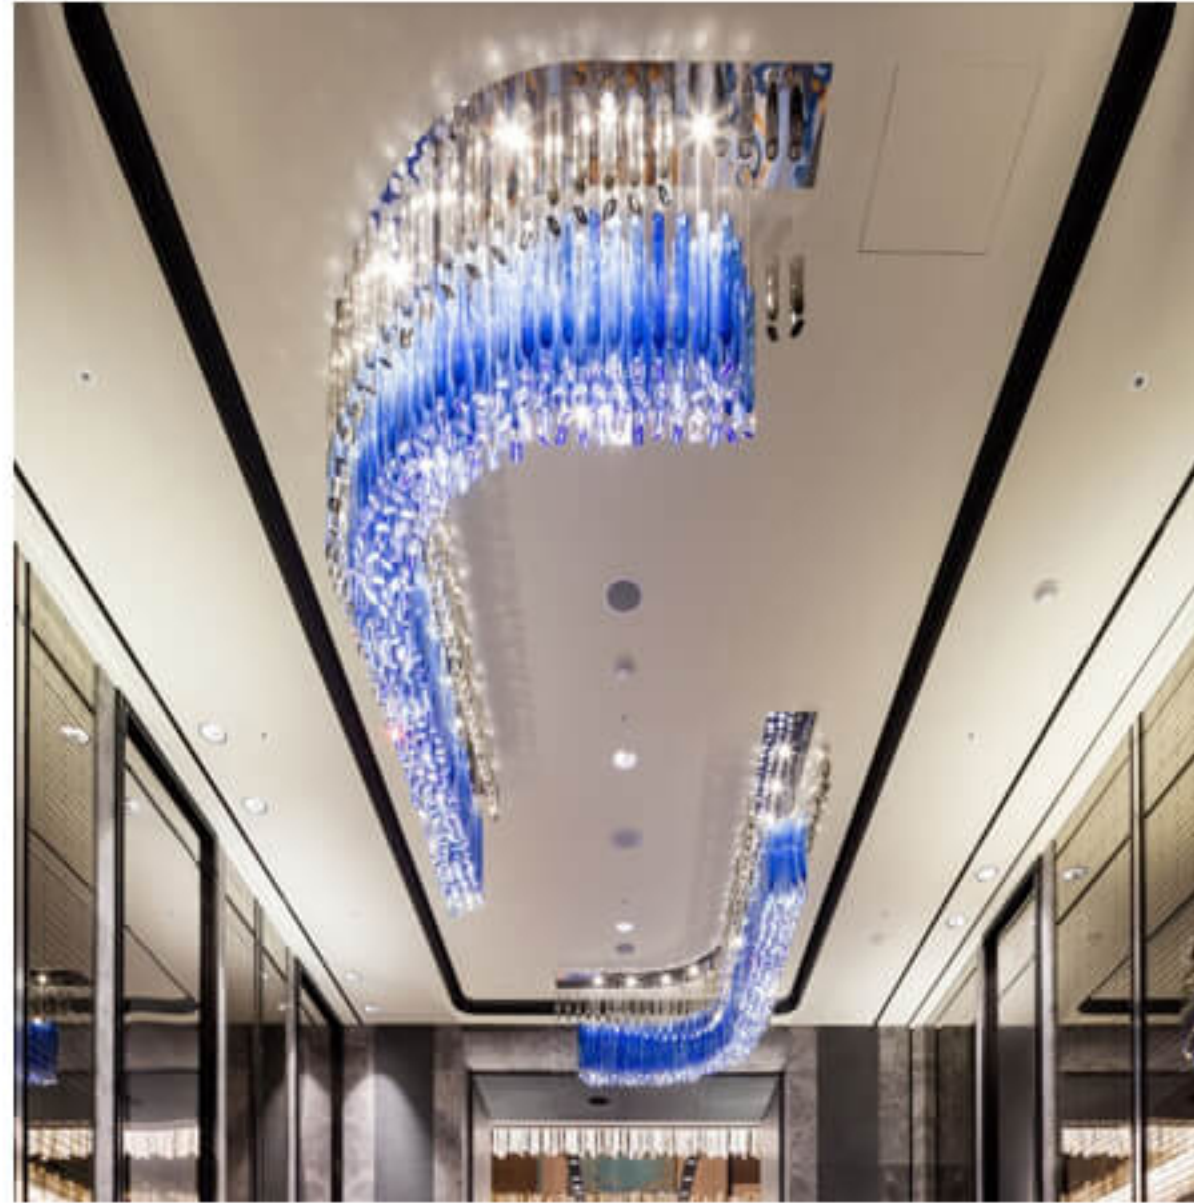

Flush Mounted Chandeliers

598040-2