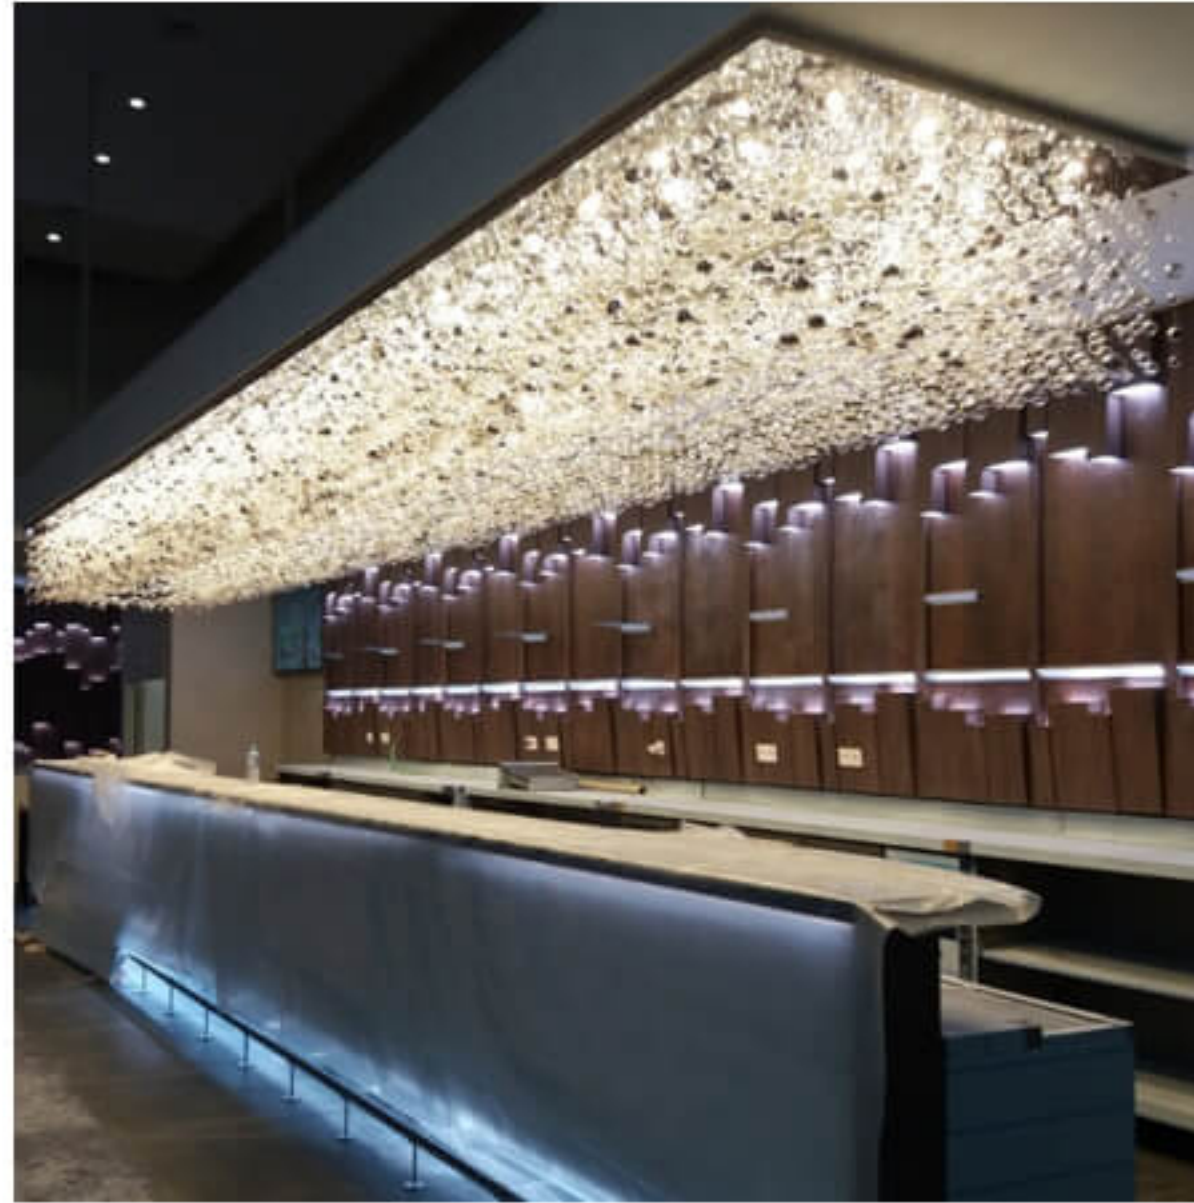

Flush Mounted Chandeliers

SSC19303