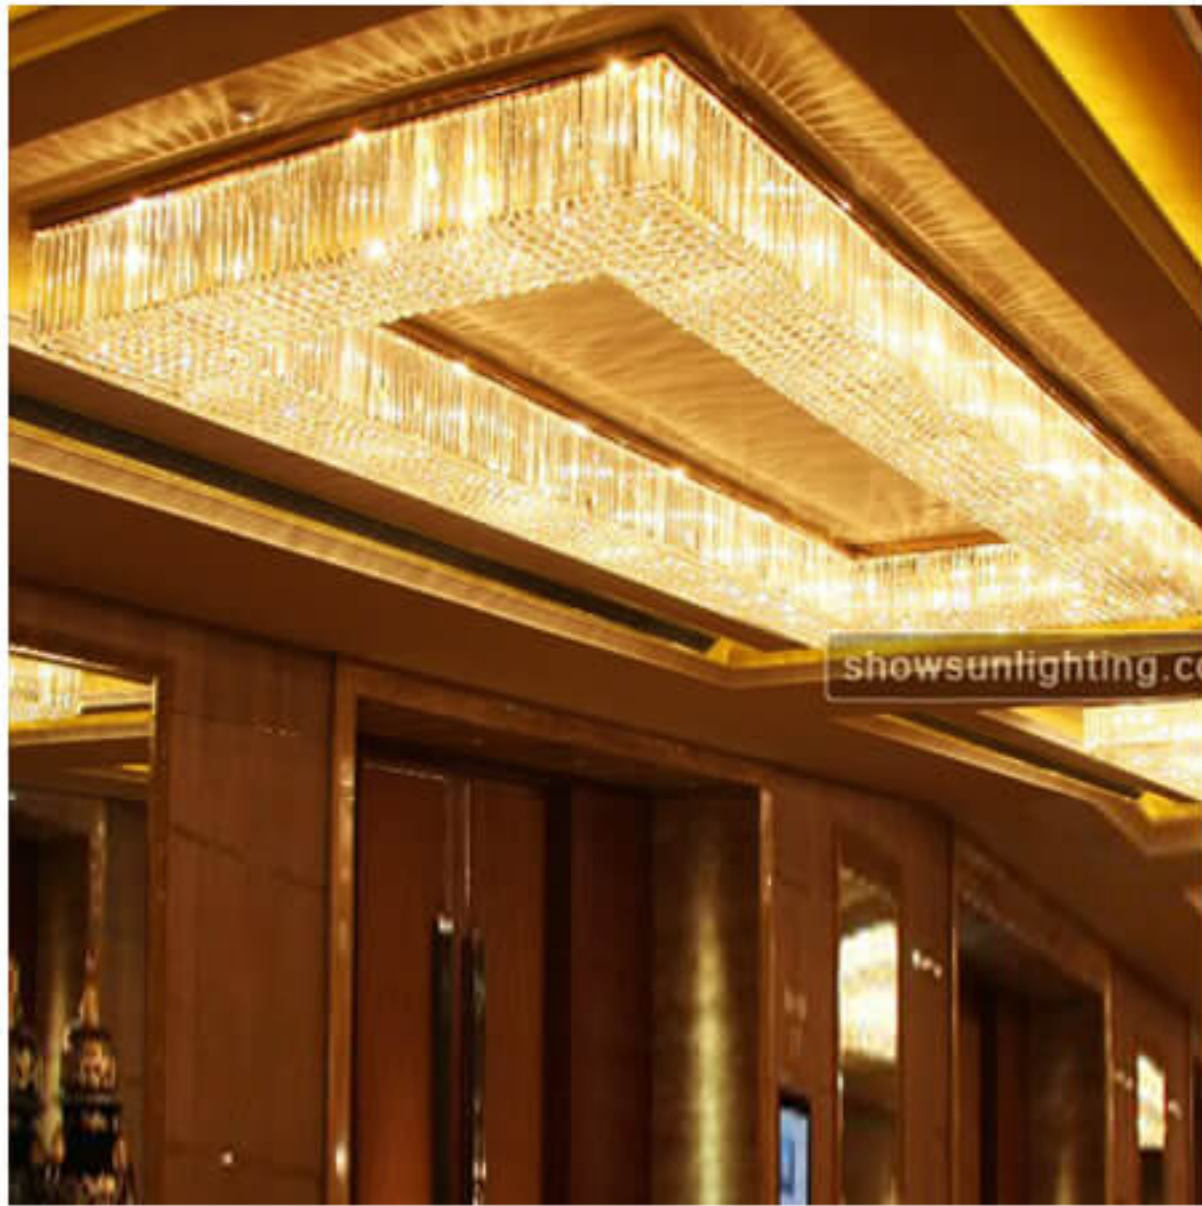

Flush Mounted Chandeliers

SSC91010