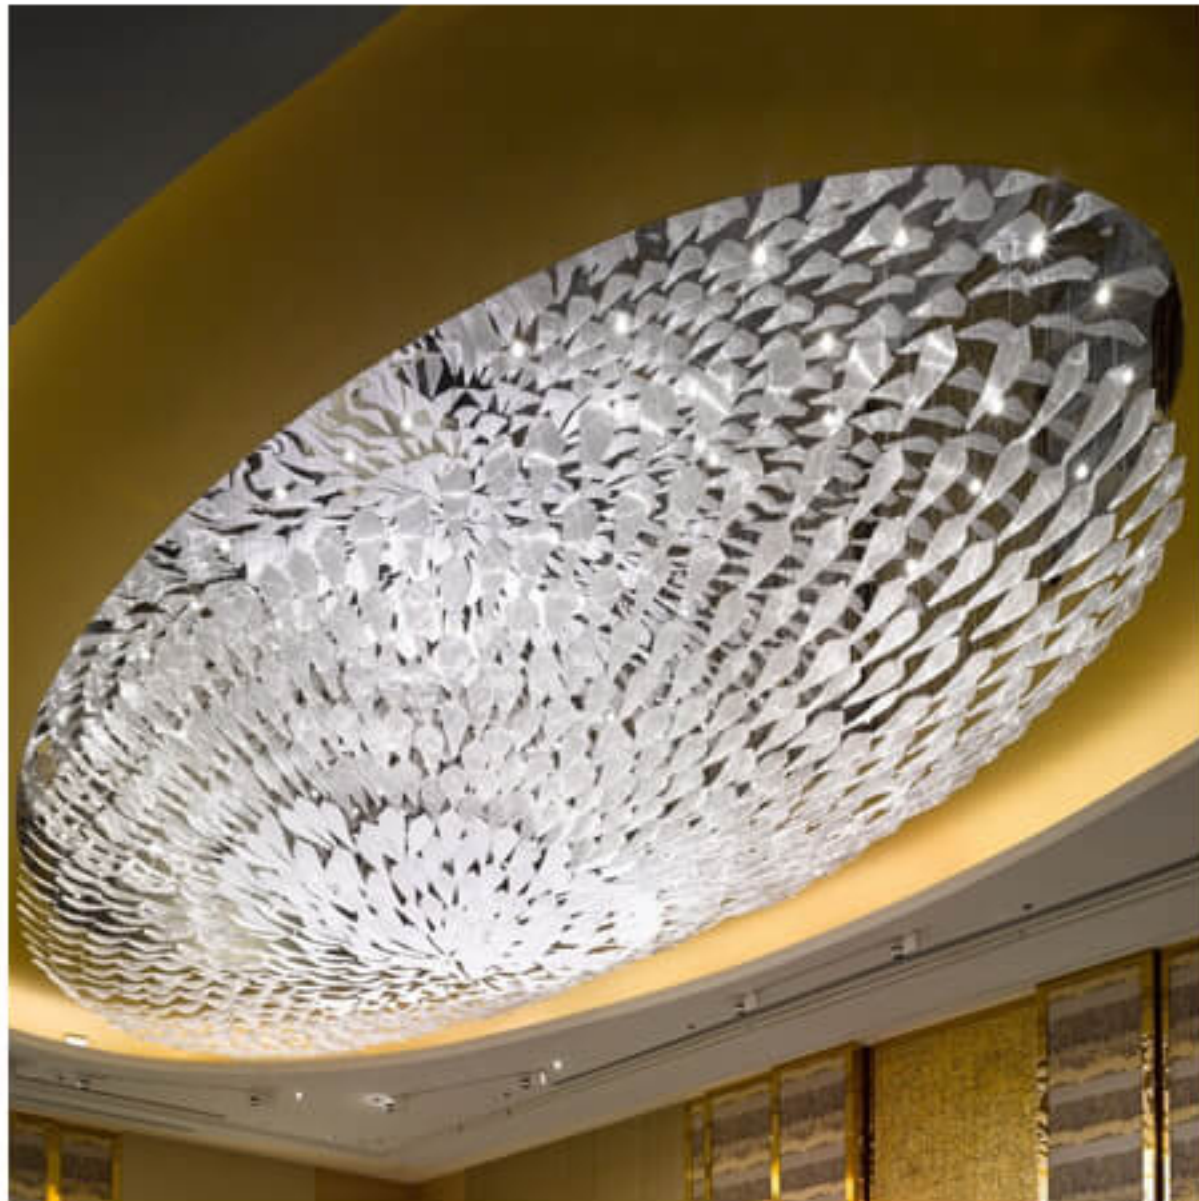

Flush Mounted Chandeliers

598068

598103

598047-1

598035-3

598040-1

598041

Flush Mounted Chandeliers