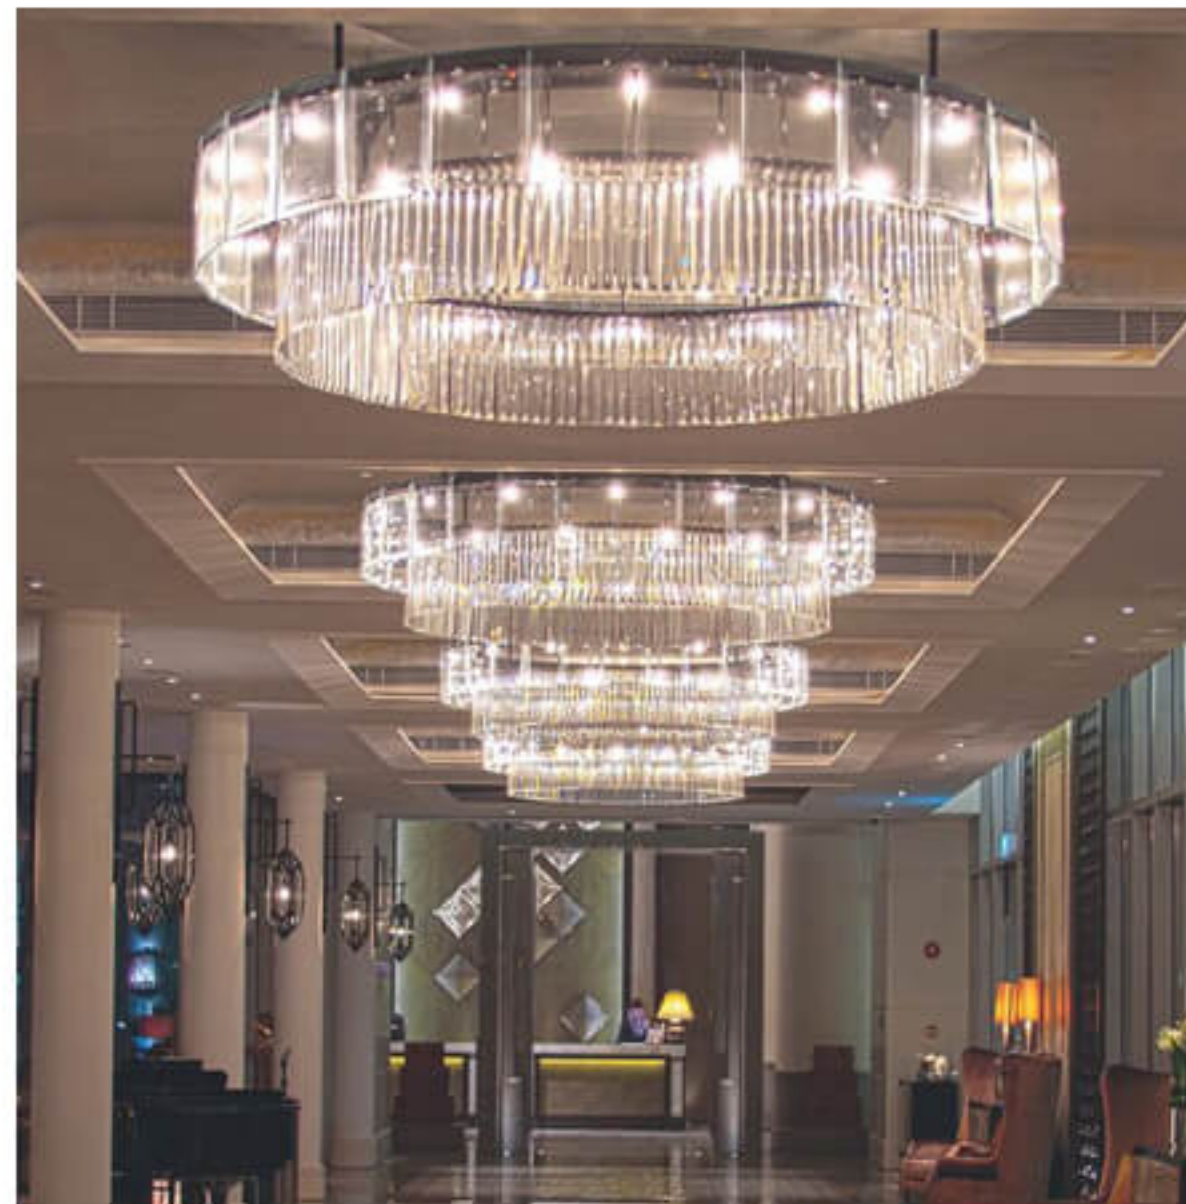

597100

SSC19027

597121

C597010

SSC19024

SSC19023

Flush Mounted Chandeliers

ssc88015