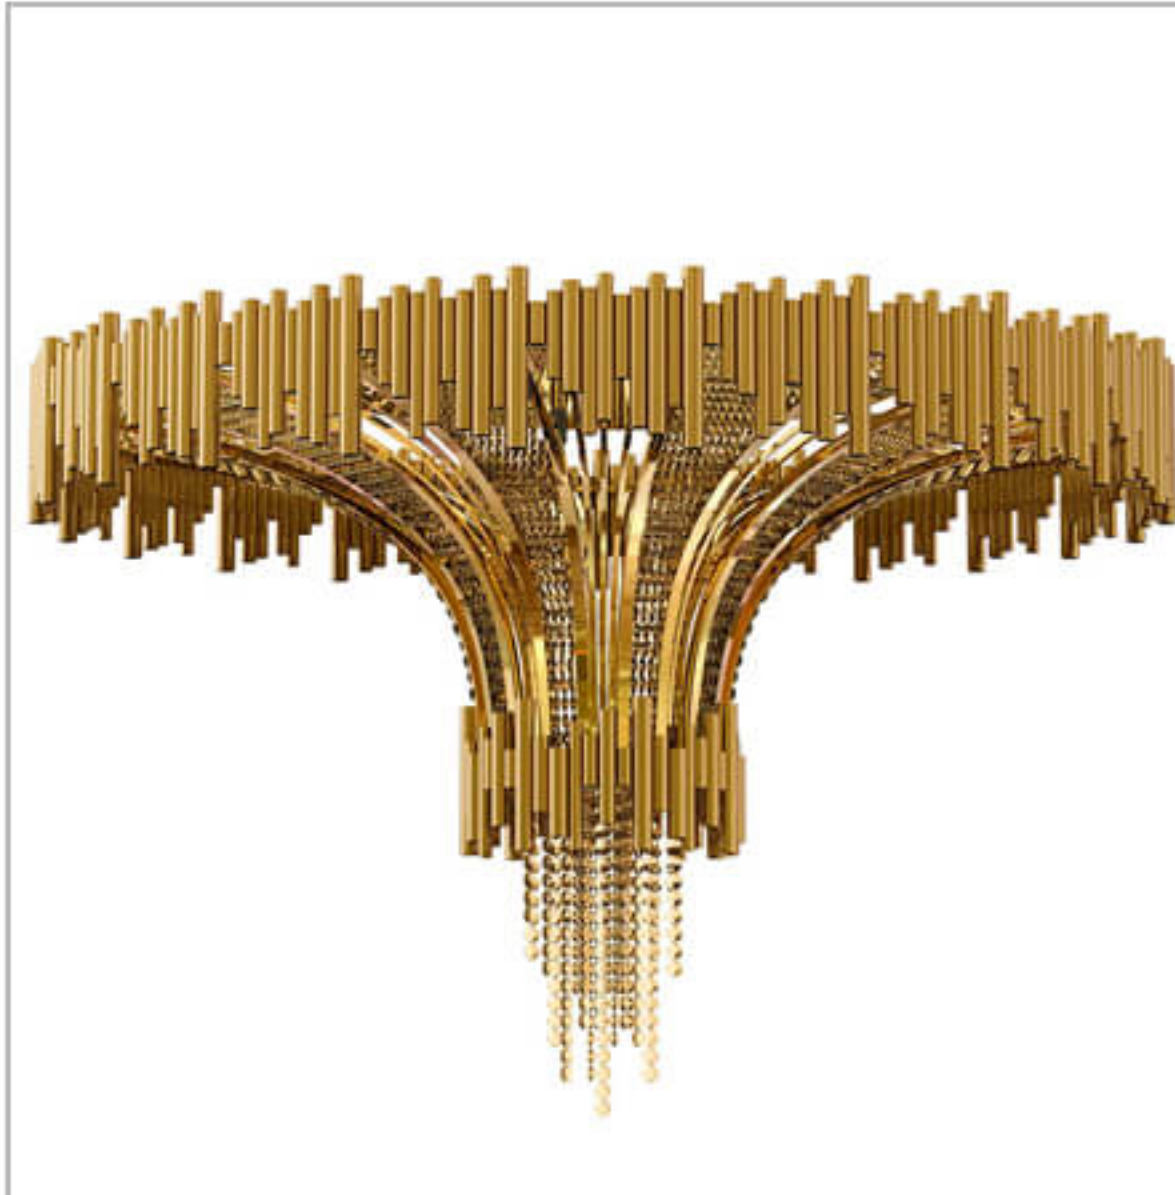

# Large Modern Chandeliers

SSC19333

SSC19332

SSL19047

SSL19037

SSL19036

SSL19038

# Large Modern Chandeliers

WT-18016-275H

WT-18016-235H

MJ-6005-180H-G

MJ-6002-200H

JAA8735

JAA8734

# Large Modern Chandeliers

SSC19139

SSC19140

SSC19137

SSC19138

SSL19188

SSL19191

# Large Modern Chandeliers

SSC19059

SSC19117

SSC19171

SSC19053

SSC19052

SSC19064