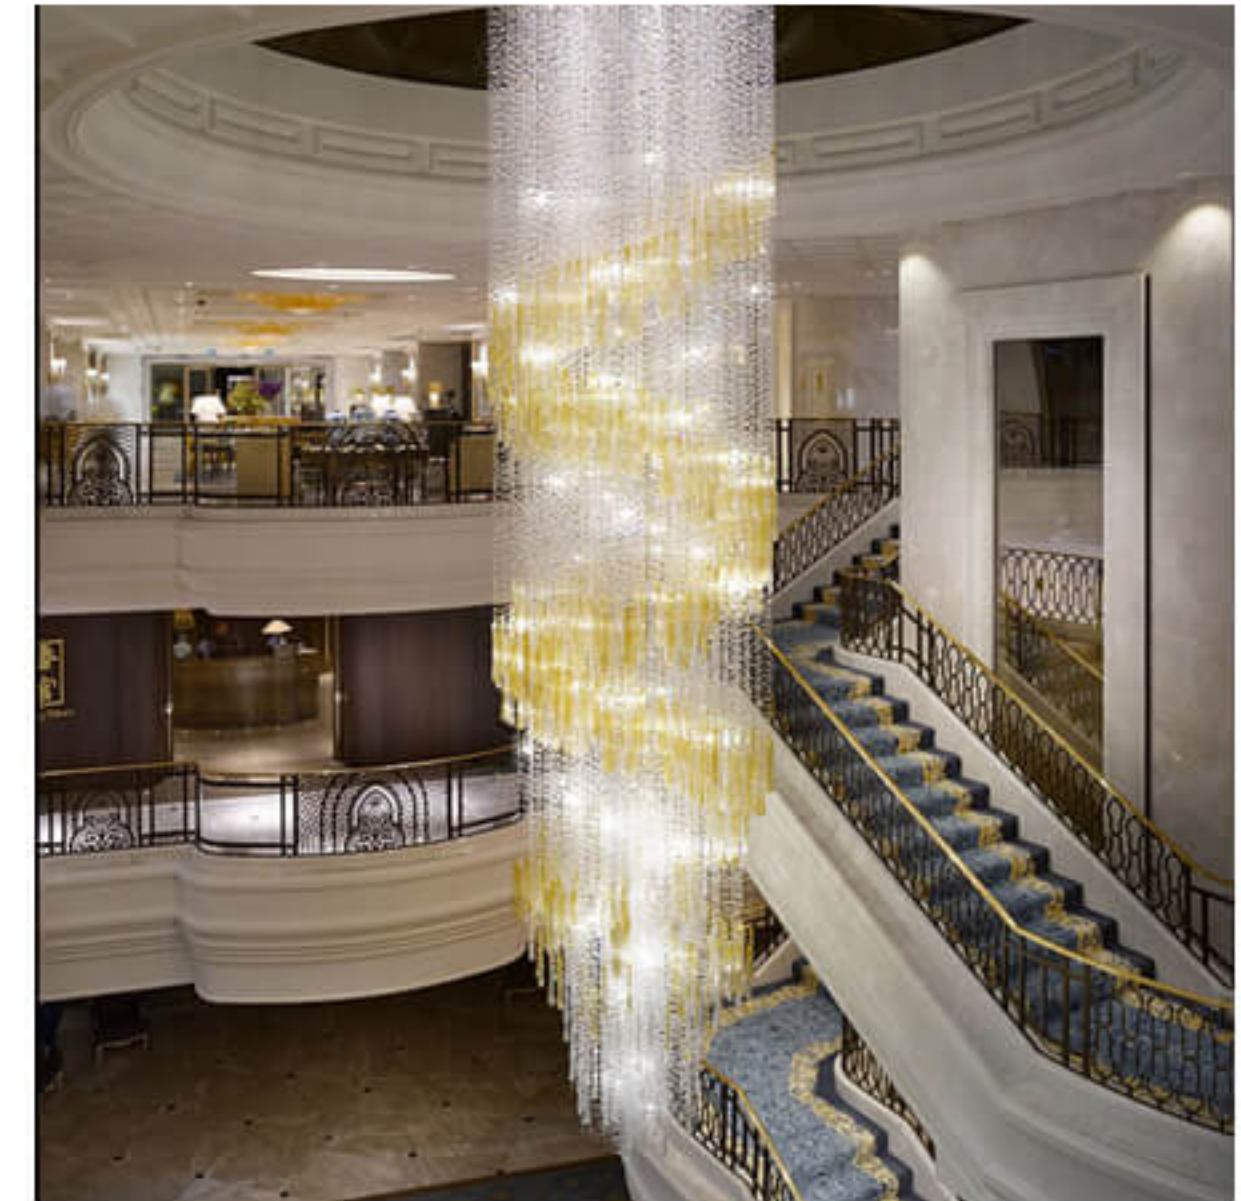

# Large Modern Chandeliers

ssc91012

ssc79042

SSC19124

ssc79034

597366

597078

# Large Modern Chandeliers

ssc79010

SSC19125

ssc91085

ssc91068

ssc91044

SN2011-0050

MANUFACTURER FOR HOTEL LIGHTING & CUSTOM CHANDELIERS  
NEW PRODUCTS  
HIGH QUALITY AND BEST LIGHTING SOLUTIONS FOR YOU