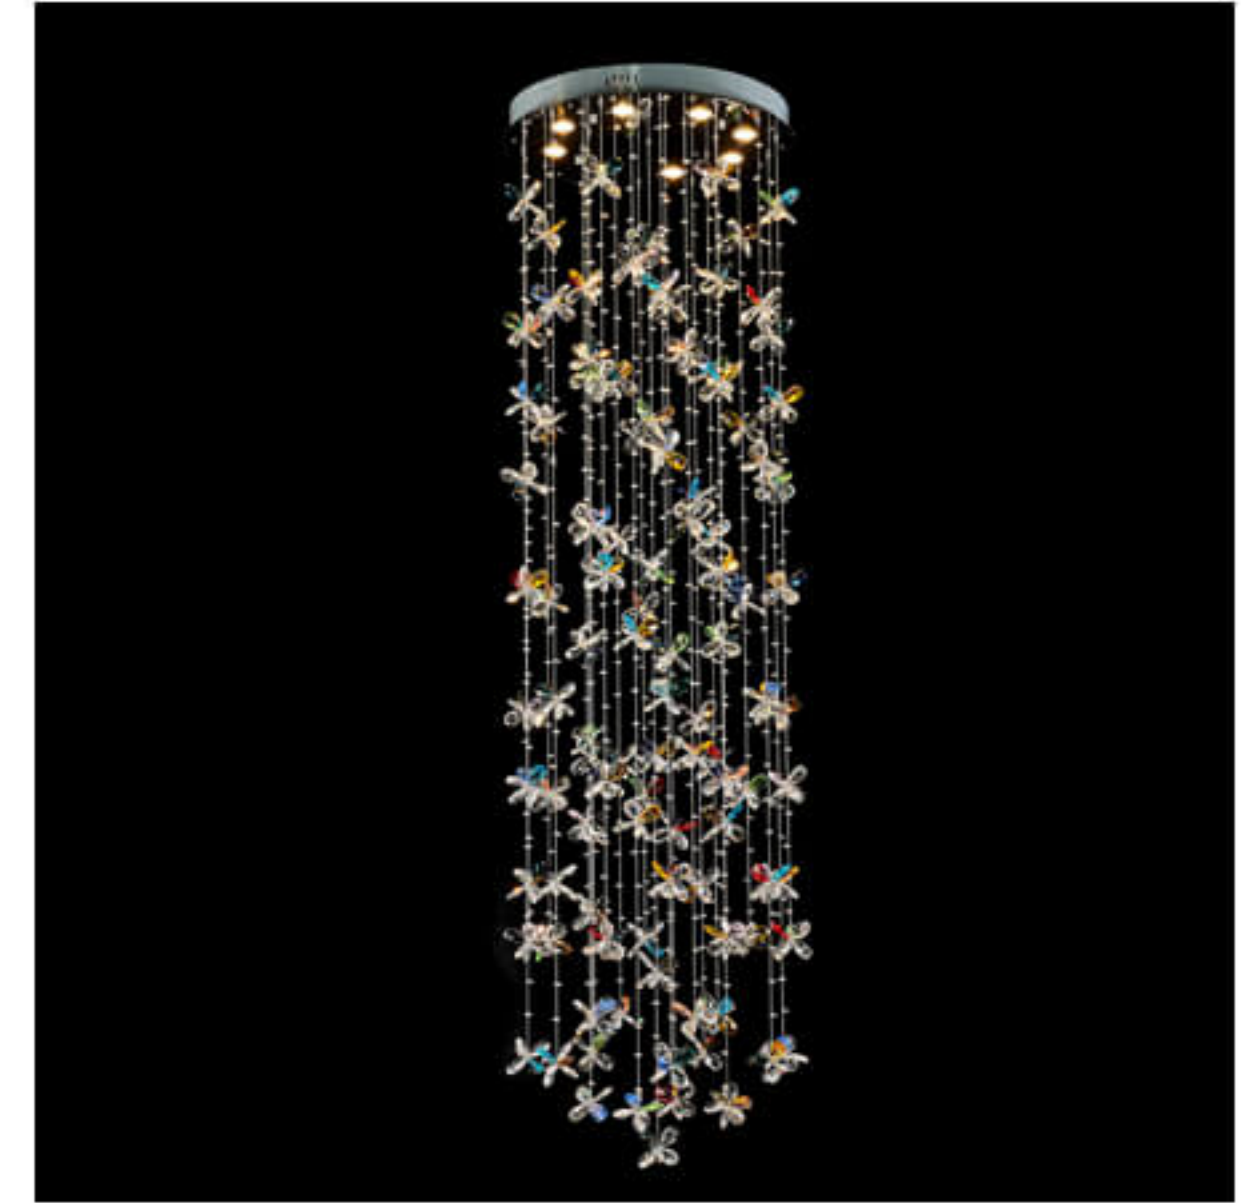

# LARGE MODERN CHANDELIER

*All chandeliers can be custom made  
according to your size.*

# Large Modern Chandeliers

SSC19339

SSC19338

SSC19330

SSC19331

SSC19304

SSC19062