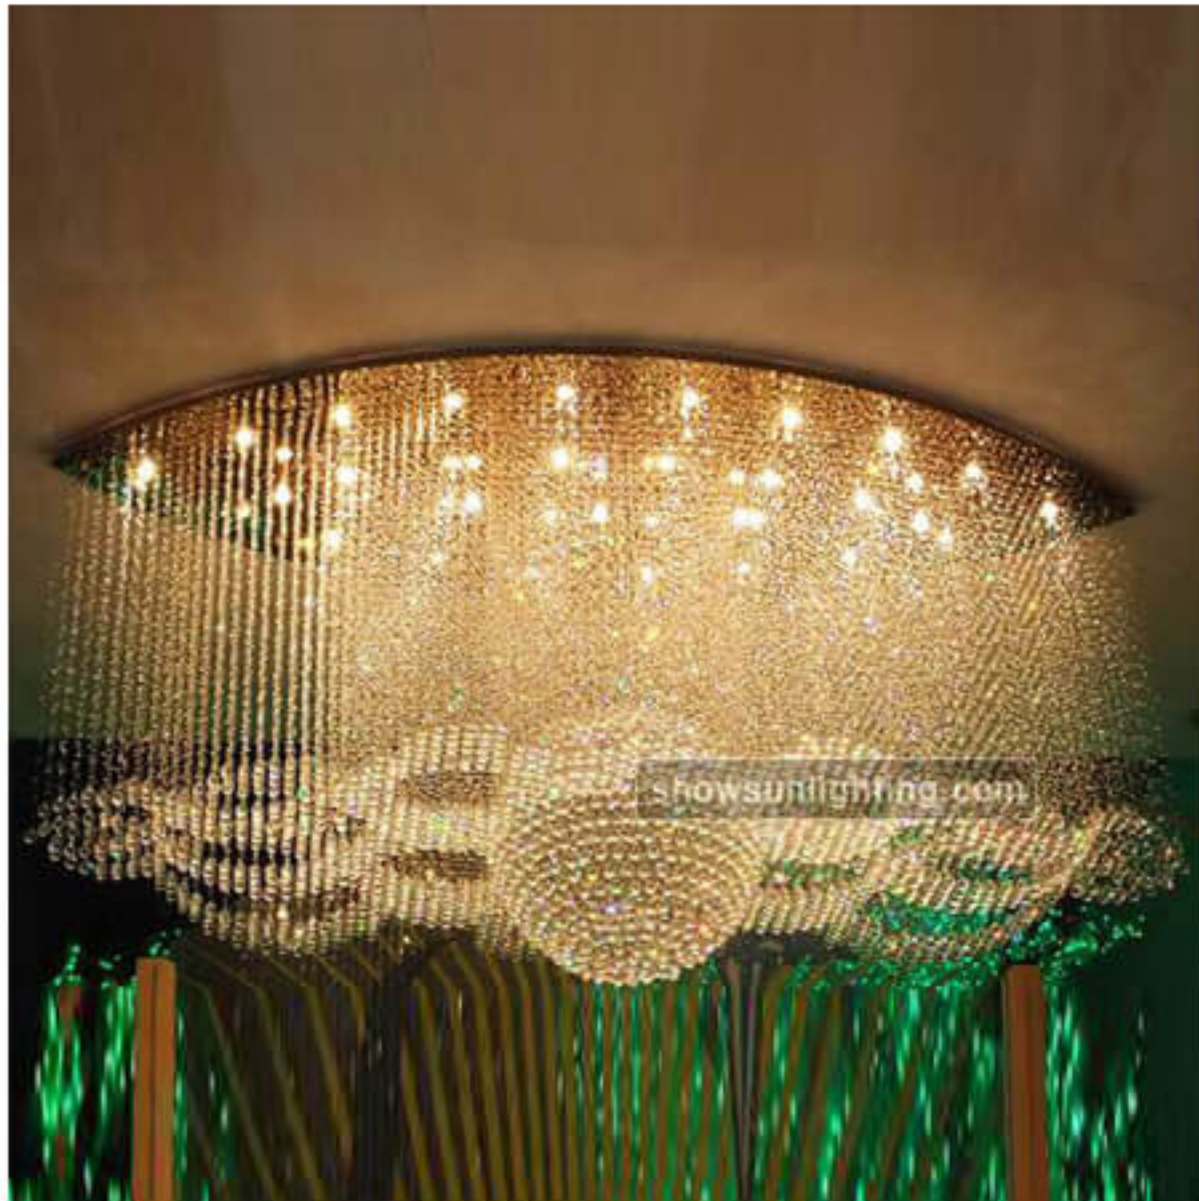

# Large Modern Chandeliers

ssc79010

SSC19125

ssc91085

ssc91068

ssc91044

SN2011-0050

MANUFACTURER FOR HOTEL LIGHTING & CUSTOM CHANDELIERS  
NEW PRODUCTS  
HIGH QUALITY AND BEST LIGHTING SOLUTIONS FOR YOU