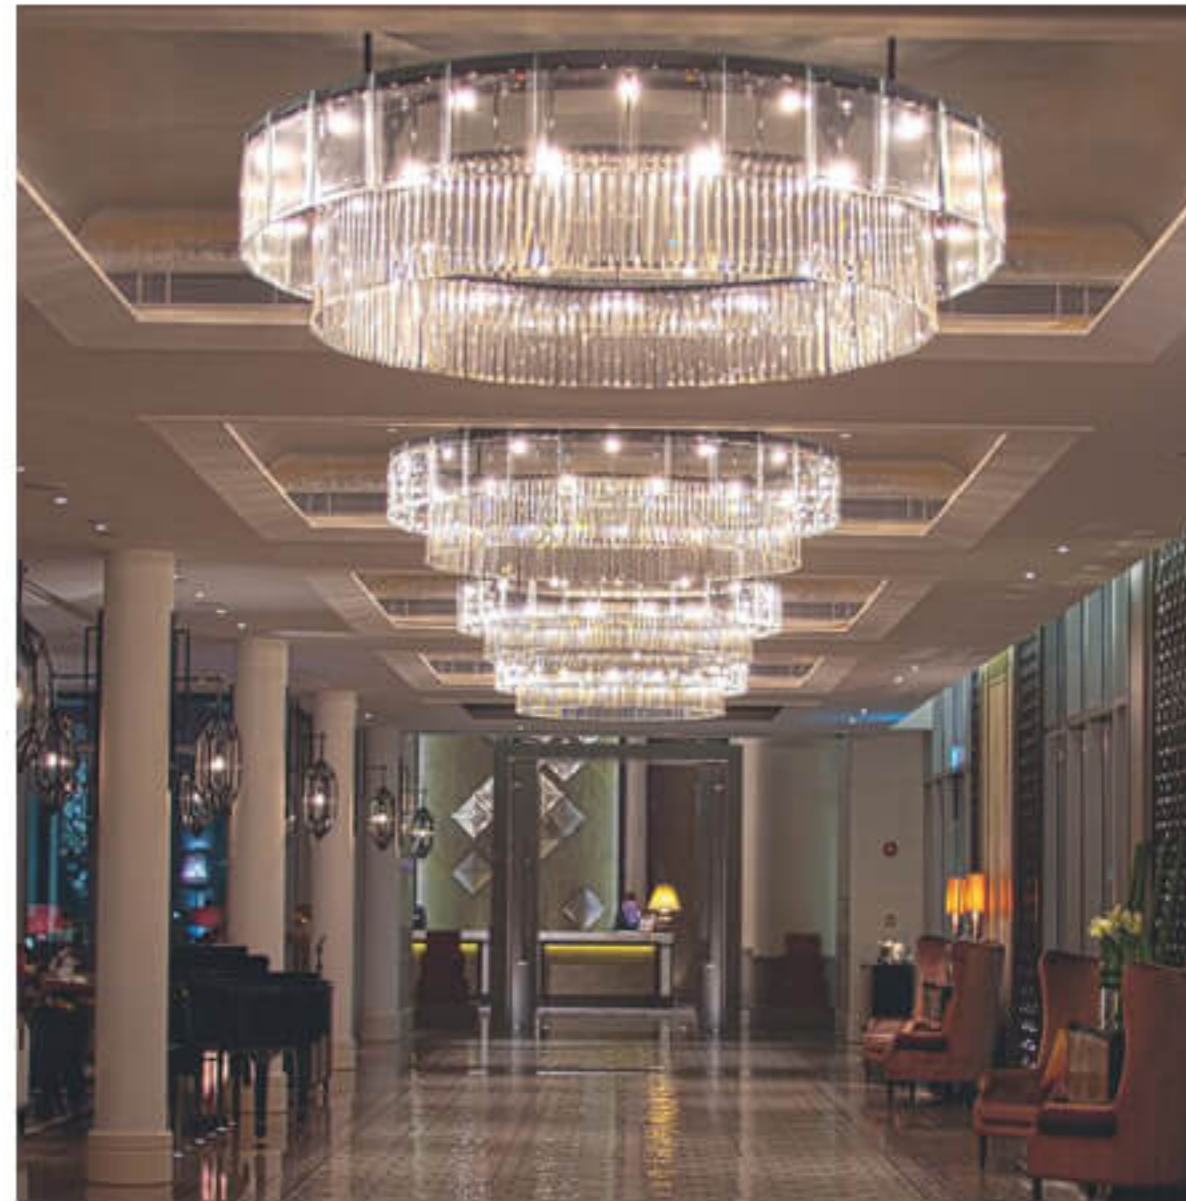

# Large Modern Chandeliers

CS220303-1

SSC19098-1

SSC19098-2

597424

SSC19024

ssc79026